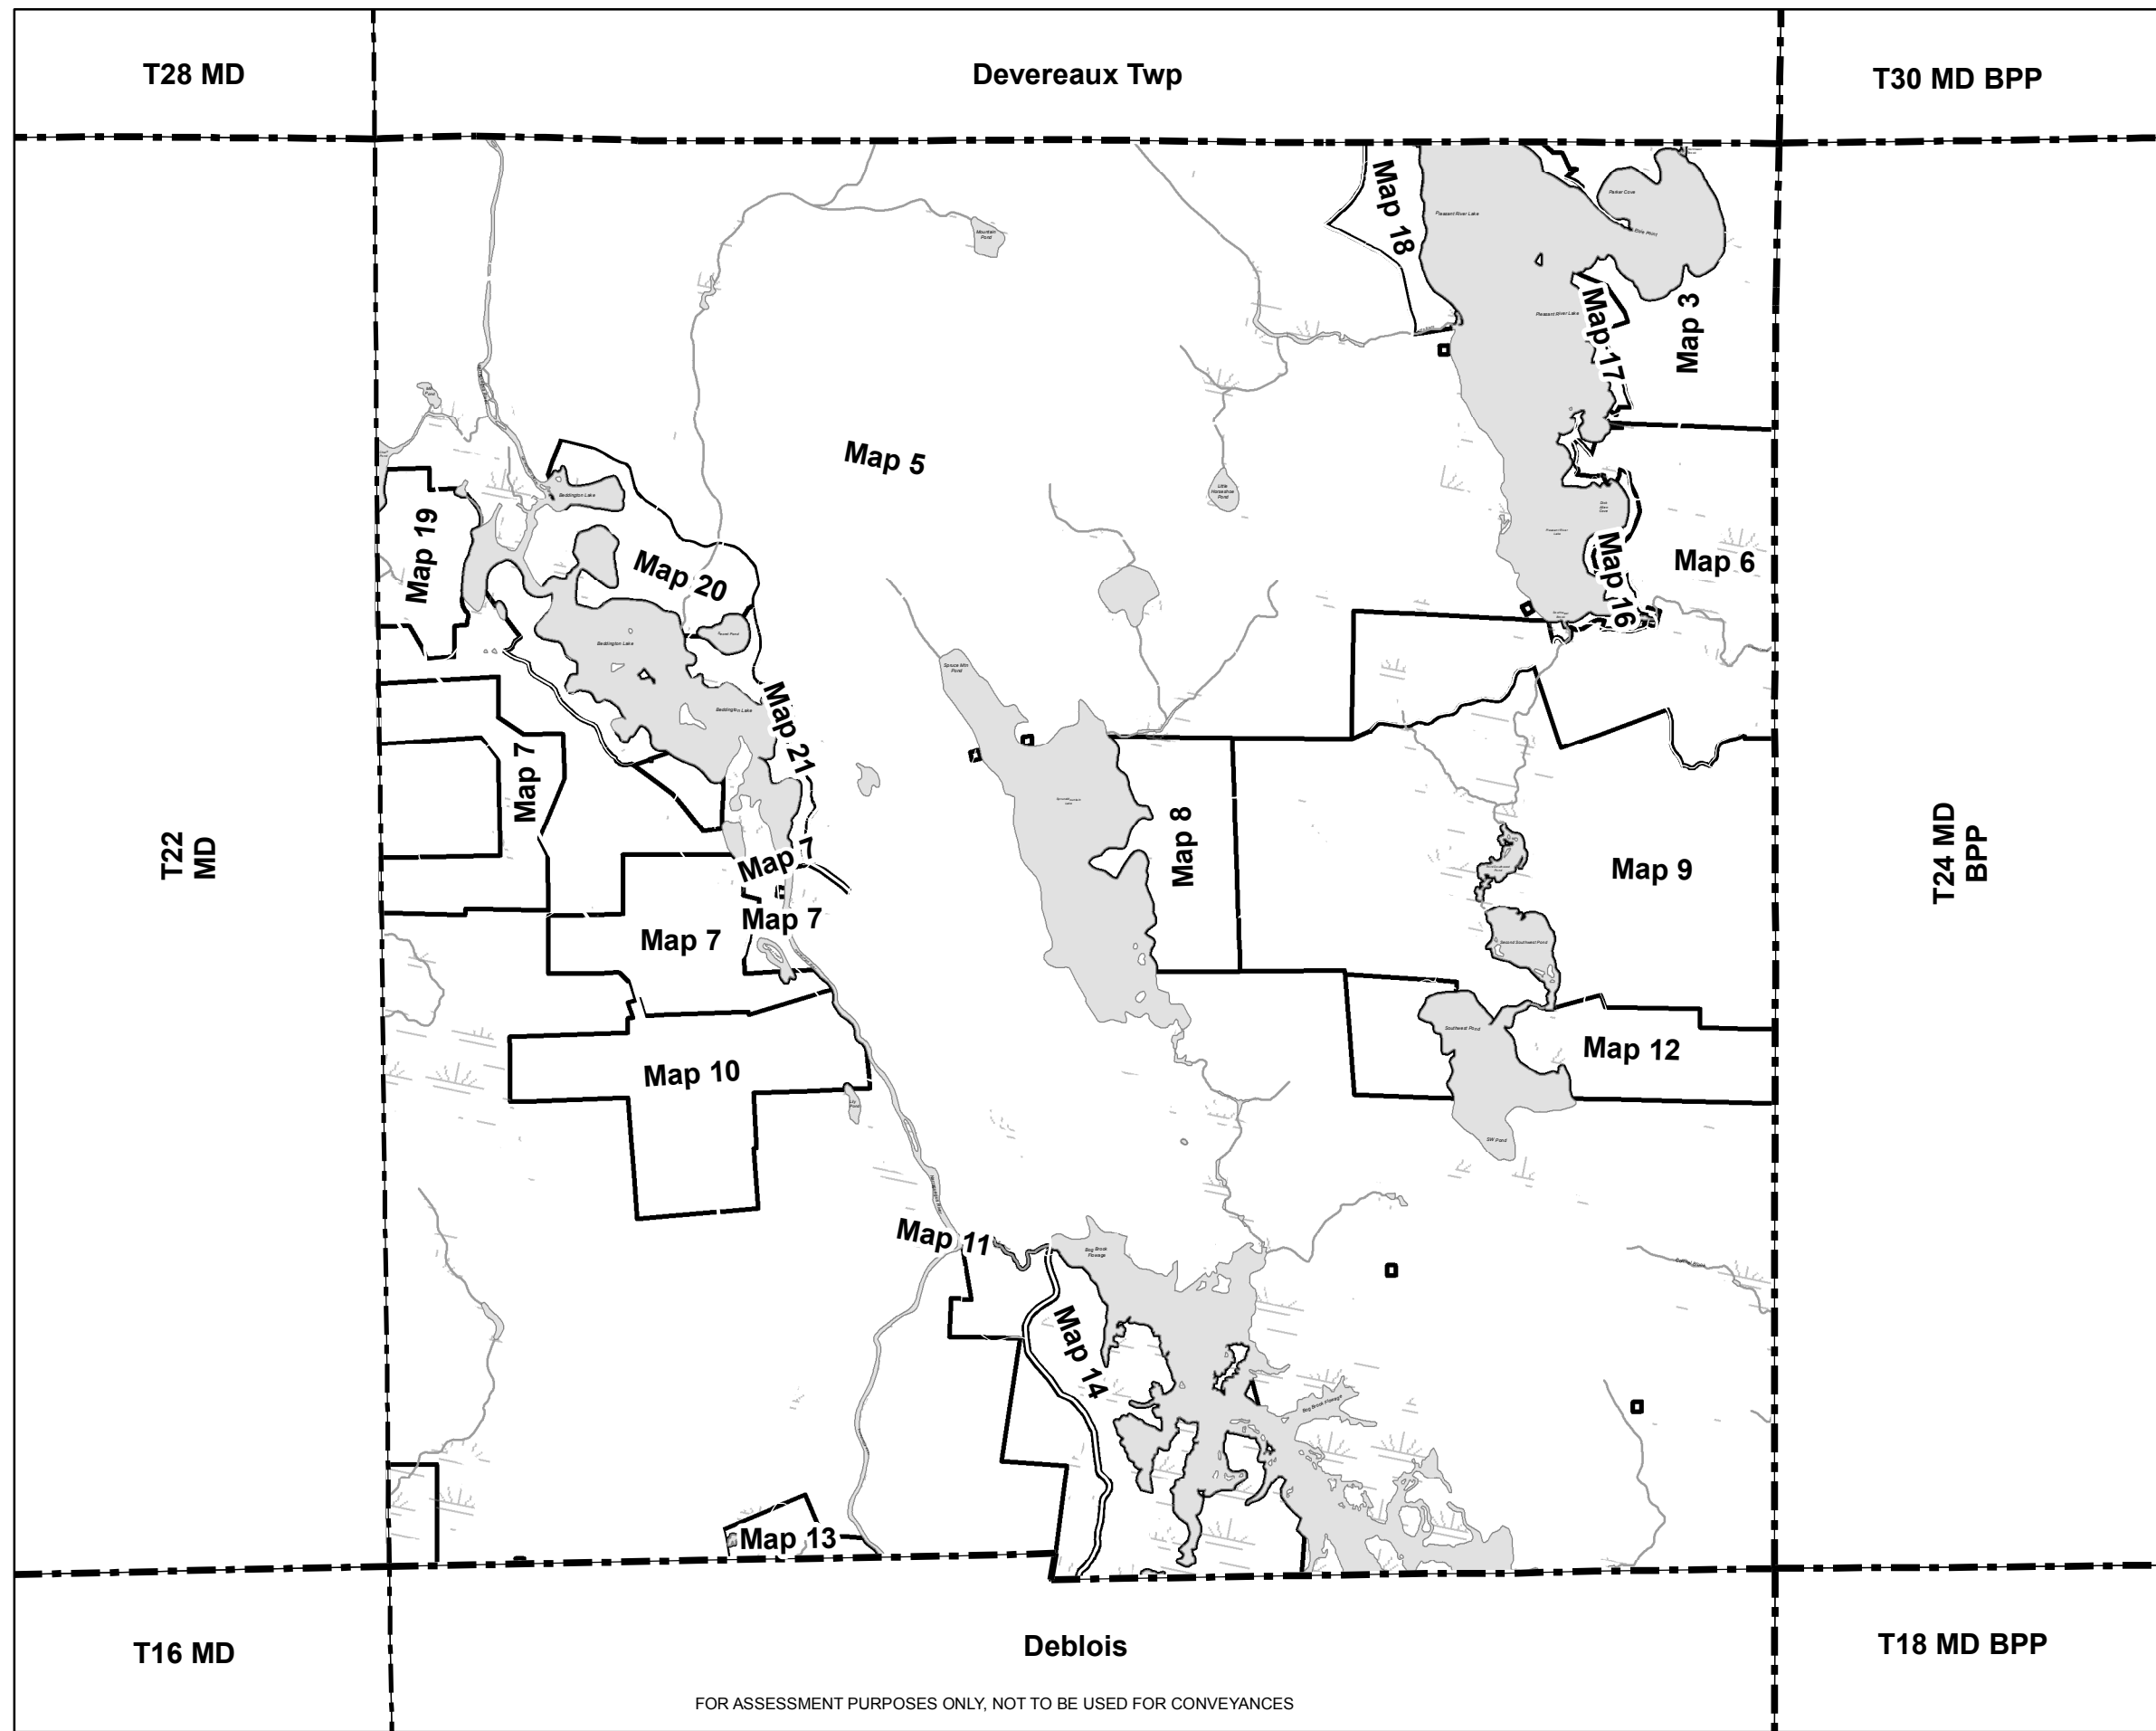

TOWN OF BEDDINGTON
PROPERTY MAP
 WASHINGTON COUNTY, MAINE

FOR ASSESSMENT PURPOSES ONLY, NOT TO BE USED FOR CONVEYANCES

Prepared by:
 University of Maine at Machias
 Geographic Information Systems Lab & Service Ctr
 9 O'Brien Avenue ~ Machias, Maine
 2009

INDEX